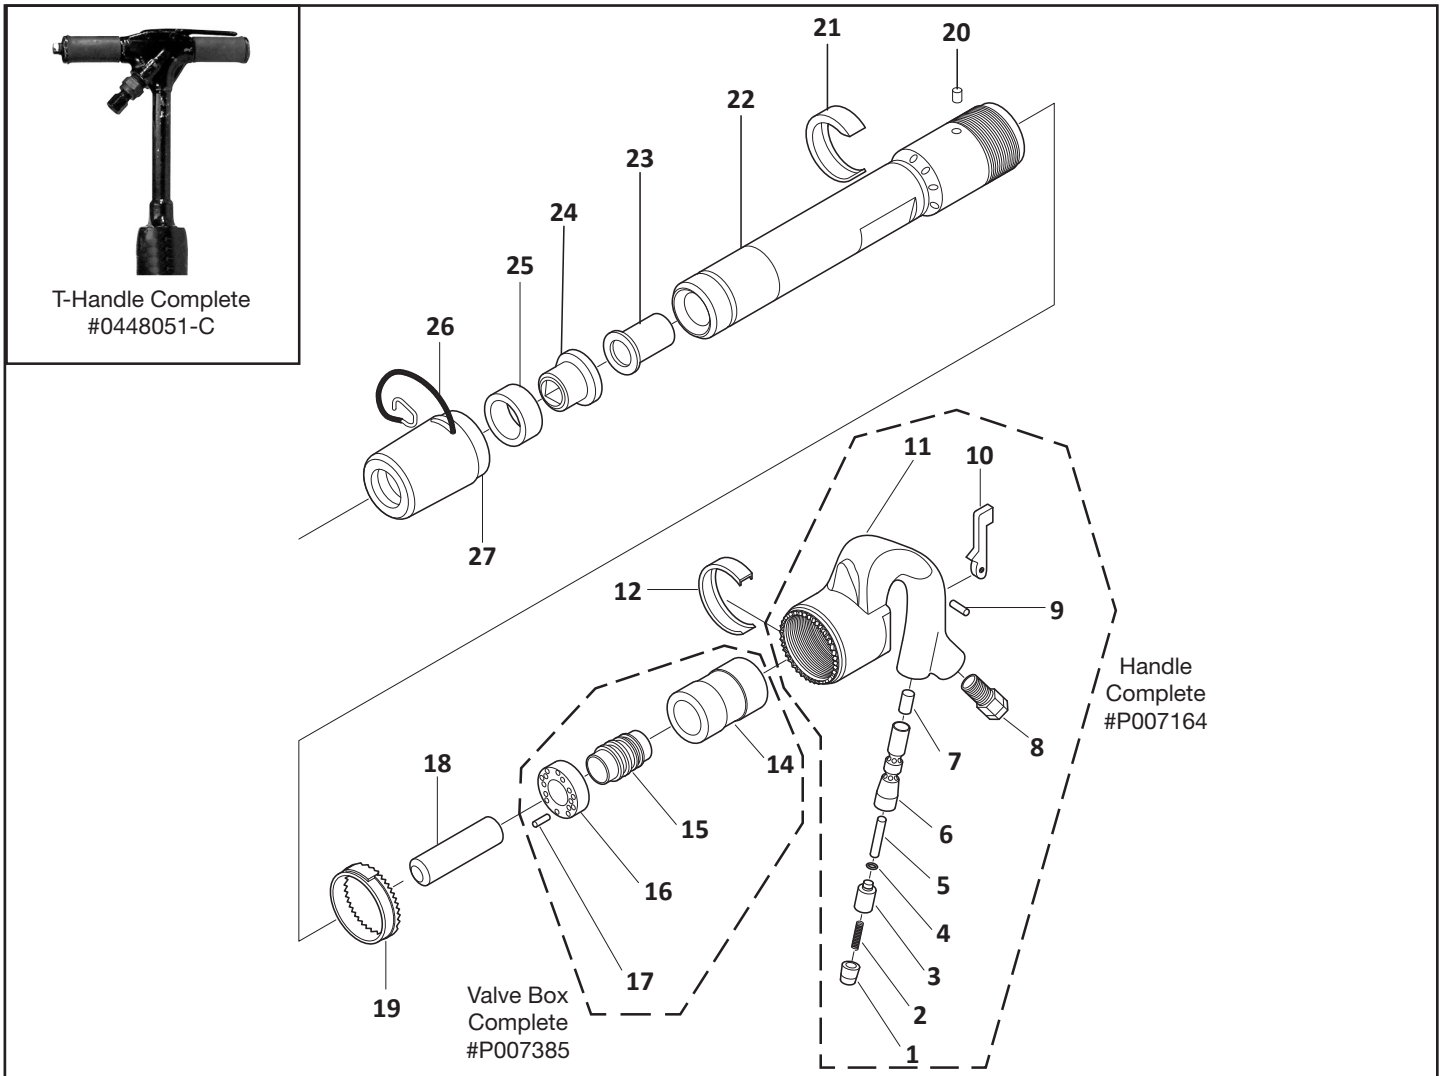

4181RB-8 Rivet Buster, 8" Stroke

4181RB Rivet Buster, 11" Stroke

4181T T-Handle Rivet Buster, 11" Stroke

4181T-8 T-Handle Rivet Buster, 8" Stroke

Index	Part No.	Description	Qty.
1	P001873	Throttle Valve Plug	1
2	P001853	Throttle Valve Spring	1
3	P001799	Throttle Valve	1
4	OR-6227-6	O-Ring	1
5	P004834	Valve Push Pin	1
6	P007325	Throttle Tube	1
7	P004839	Throttle Valve Bushing	1
8	P001983	Air Inlet Bushing	1
9	P001915	Throttle Lever Pin	1
10	P001982	Throttle Lever	1
11	P007347	Bare Handle	1
-	P007164	Handle Complete	1
-	0448051-C	T-Handle Complete	1
12	P001355	Spring Clip	1
14	P006319	Valve Case	1
15	P001538	Main Valve	1

Index	Part No.	Description	Qty.
16	P006320	Valve Case Lid	1
17	P001632	Dowel	1
18	A90-17G	Piston, 8" Stroke	1
-	A90-17F	Piston, 11" Stroke	1
19	P001399	Lock Collar	1
20	P001430	Key-Lock Collar	1
21	P001389	Exhaust Deflector	1
-	P007385	Valve Box Complete	1
22	P071848	Cylinder, 8" Stroke	1
-	P073310	Cylinder, 11" Stroke	1
23	2101	Upper Sleeve	1
24	2103	Lower Sleeve	1
25	2104	Rubber Bumper	1
26	2194	Lock Spring	1
27	2190-2.557	Safety Retainer	1